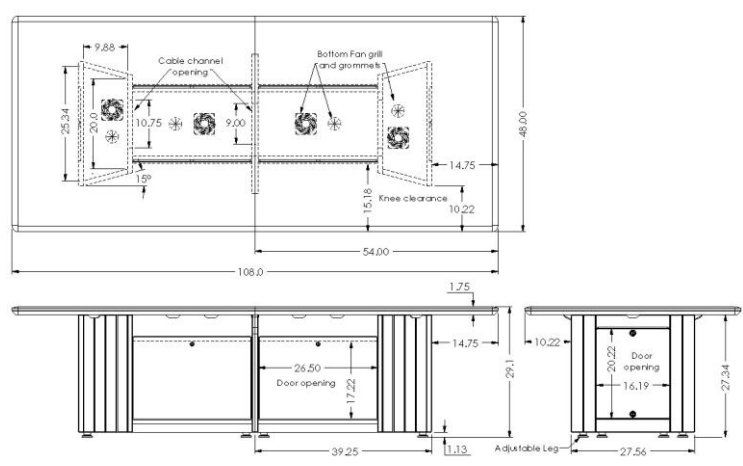

Options

- **T48-EXT28** 28" Extension (48"W x 28"D x 29.125"H).
- **MIC-18** MX418C Shure Gooseneck microphone.
- **FAN** Quiet cooling fan.
- **PB** Six outlet power bar with 10 ft. Cord.
- **PC-PATCH** 2x 110AC, RJ45, Phone, 2x USB.
- **CUB3** Round cable well.
- **CUB4** Black-B/Silver-S Power Panel.
- **CUB22** 3 Module Power panel, Black (2x AC, USB-A & USB-C fast charging).
- **CUBM3** 3 Module Power & Data panel, Black (2x AC, 1x Cat 6).
- **CUBM4** 4 Module Power & Data panel, Black (2x AC, 1x Cat 6, 1x HDMI).
- **CHGQIB** Wireless Charging Station, Black (UL, CE, Qi certified).
- **T48-LFT15** 15.6" Touch LCD Monitor Lift with Microphone.
- **AV-CH1700** Conference Control Host (Recommended for compatibility with LCD Monitor's microphone).
- **AV-FS7249** Intelligent Feedback Suppressor (Recommended for compatibility with LCD Monitor's microphone).
- **CHGWAC** Desktop Wireless Charger with USB-A+C
- **DIR9200-5** Drop-In Rack (1 per End section).
- **CUSTOM CUTOUT** Cutouts for electronics or other items specified by the customer.

Optional **T48-LFT15** 15.6" Touch LCD Monitor Lift with Microphone (Table can fit up to 6 Monitors)

(Extension **T48-EXT28** can fit 2 Monitors)

Infinite Extendable by adding the **T48-EXT28** extension

Specifications

Model: T48-108
Width: 48.0"
Depth: 108.0"
Height: 29.125"

Finishes:

The information contained in this drawing is the sole property of Audio Visual Furniture International. Any reproduction in part or as a whole without the written permission of Audio Visual Furniture International is prohibited. We can build or modify stock configurations to suit customer specifications. Please contact us to discuss how this service can help meet your needs. Some quantity restrictions may apply. Specification subject to change without notice. Computers, cameras, monitors, etc. are shown to illustrate product usage and are not included unless otherwise noted.