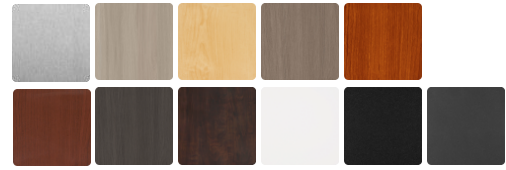

Finishes:

The information contained in this drawing is the sole property of Audio Visual Furniture International. Any reproduction in part or as a whole without the written permission of Audio Visual Furniture International is prohibited. We can build or modify stock configurations to suit customer specifications. Please contact us to discuss how this service can help meet your needs. Some quantity restrictions may apply. Specification subject to change without notice. Computers, cameras, monitors, etc. are shown to illustrate product usage and are not included unless otherwise noted.